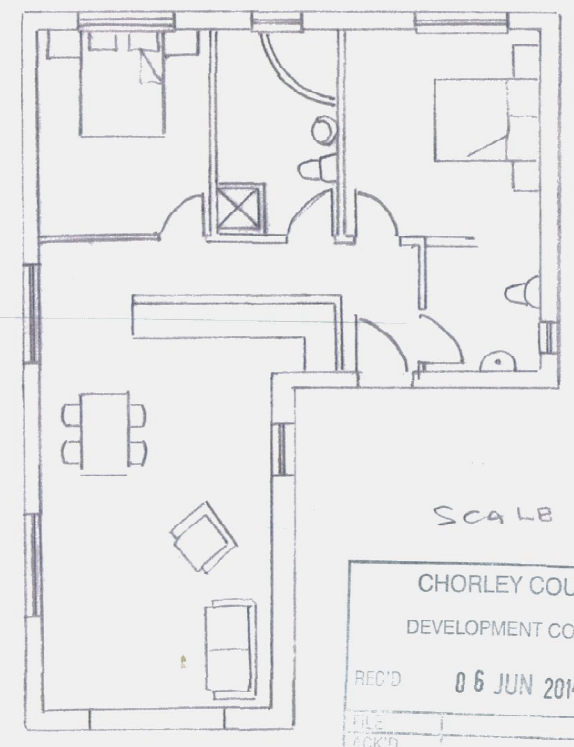

DC PLAN

14100620

SCALE 1:100

CHORLEY COUNCIL DEVELOPMENT CONTROL	
REC'D	06 JUN 2014
FILE	
CHK'D	
ATTN OF	
COPIES	